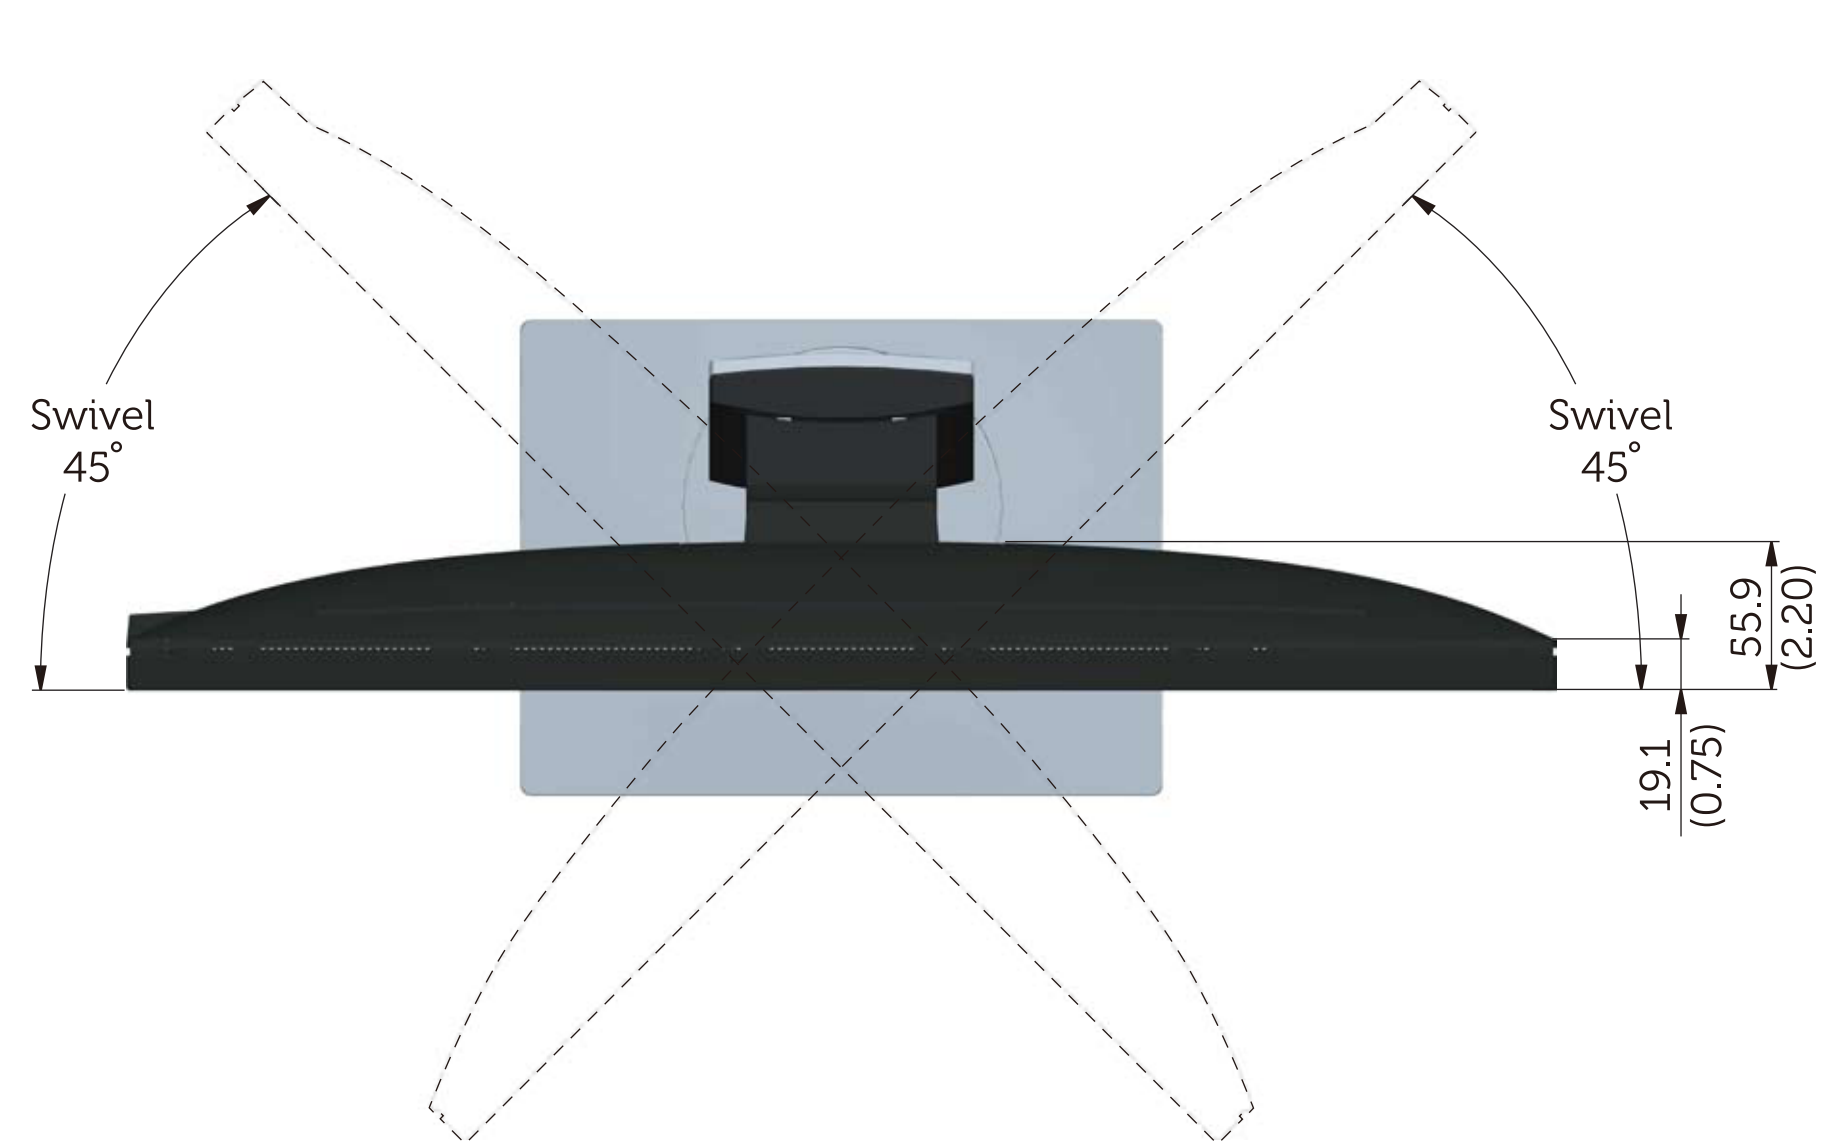

S2417DG Outline Dimension

Norminal Dimension
Unit: mm(inch)

Back View of Monitor without stand