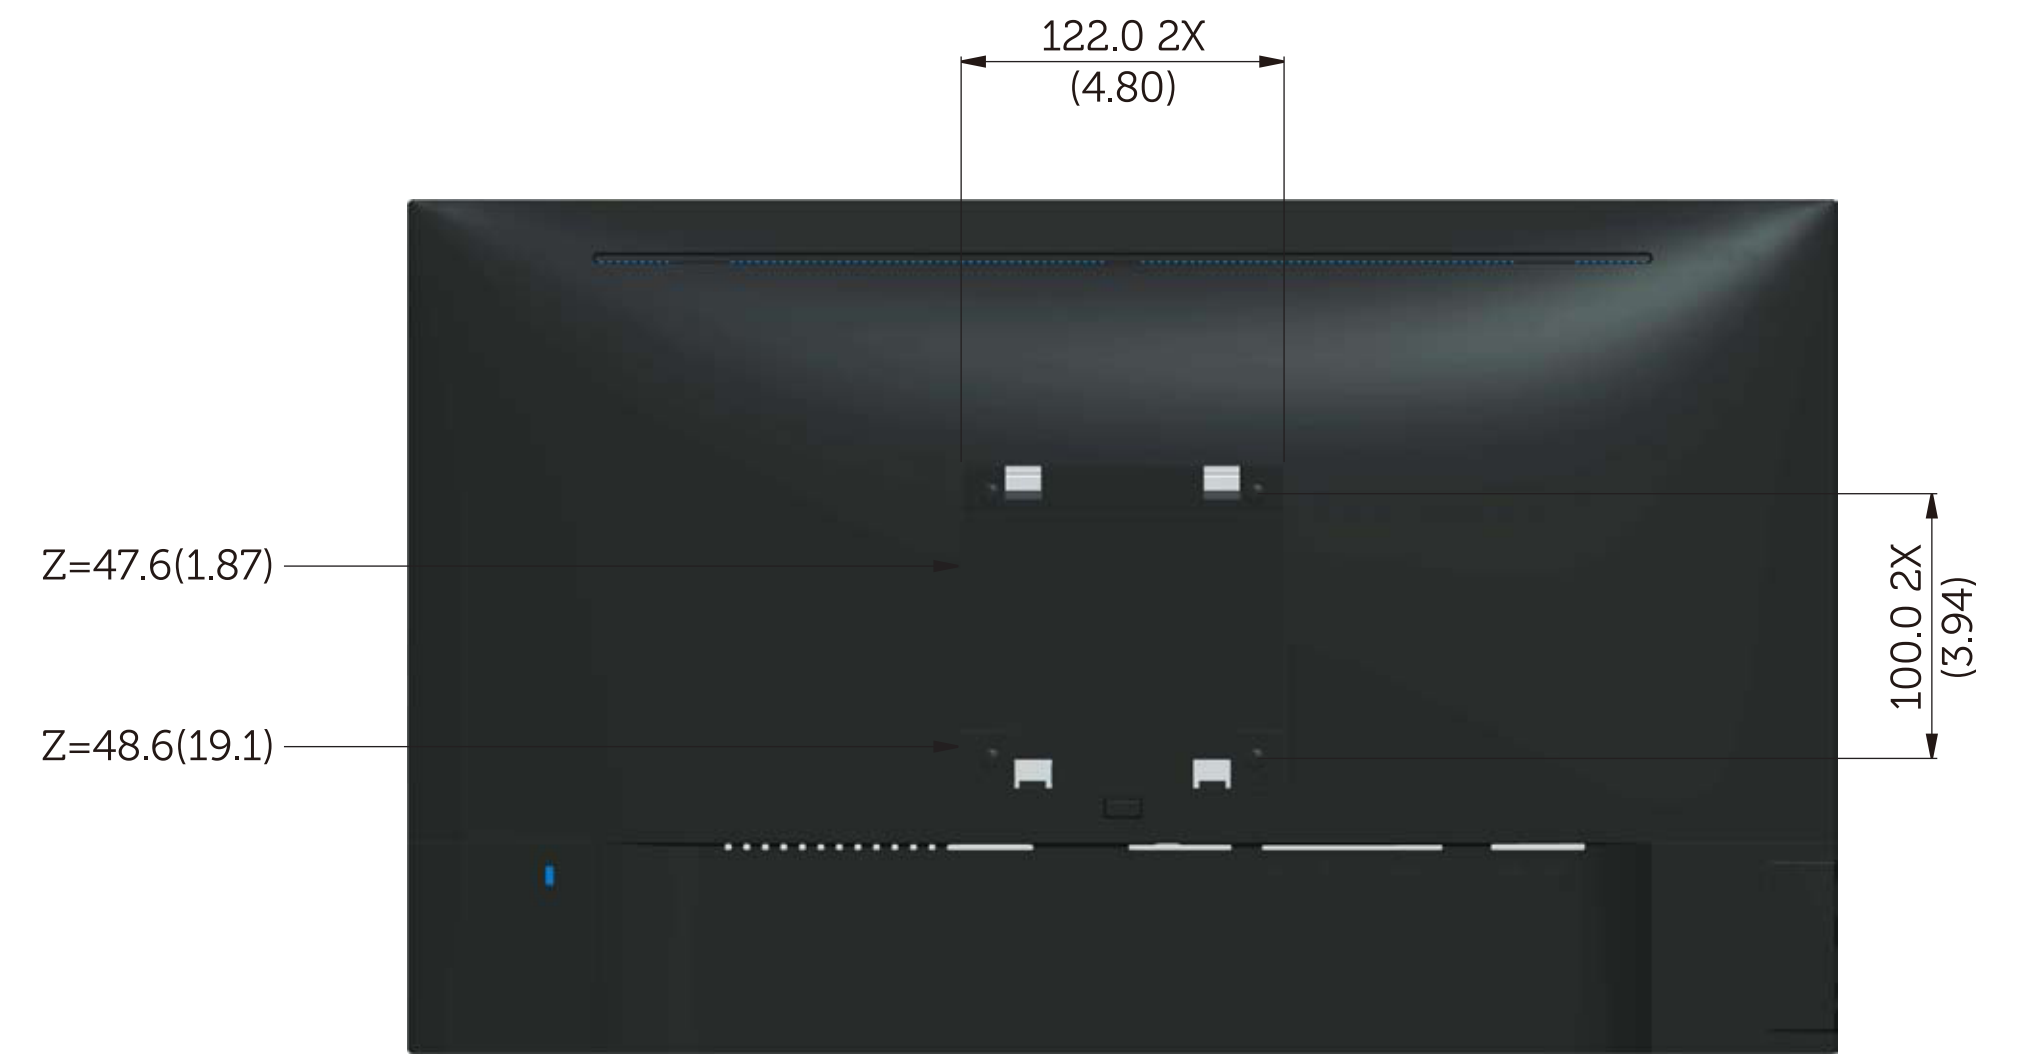

S2417DG Outline Dimension

Norminal Dimension
Unit: mm(inch)

Back View of Monitor without stand